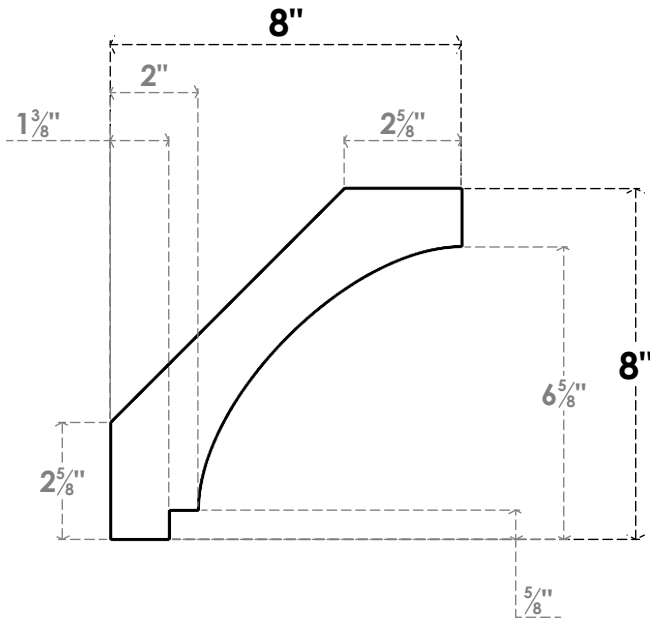

ITEM NUMBER: BRCPC055X08000X08000IMP

5 1/2"W X 8"D X 8"H IMPERIAL ARCHITECTURAL GRADE PVC CLOSED KNEE BRACE

SIDE PROFILE

FRONT PROFILE

ISOMETRIC

EKENA MILLWORK
2300 WEST MAIN ST.
CLARKSVILLE, TX 75426
TOLL FREE: 866-607-0453
WWW.EKENAMILLWORK.COM