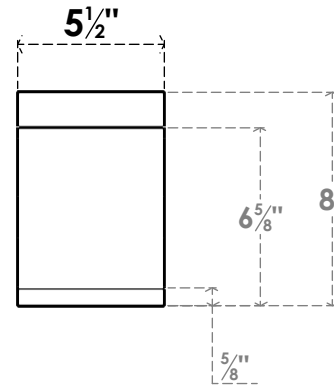

ITEM NUMBER: BRCPC055X08000X08000IMP

5 1/2"W X 8"D X 8"H IMPERIAL ARCHITECTURAL GRADE PVC CLOSED KNEE BRACE

SIDE PROFILE

FRONT PROFILE

ISOMETRIC

EKENA MILLWORK
2300 WEST MAIN ST.
CLARKSVILLE, TX 75426
TOLL FREE: 866-607-0453
WWW.EKENAMILLWORK.COM